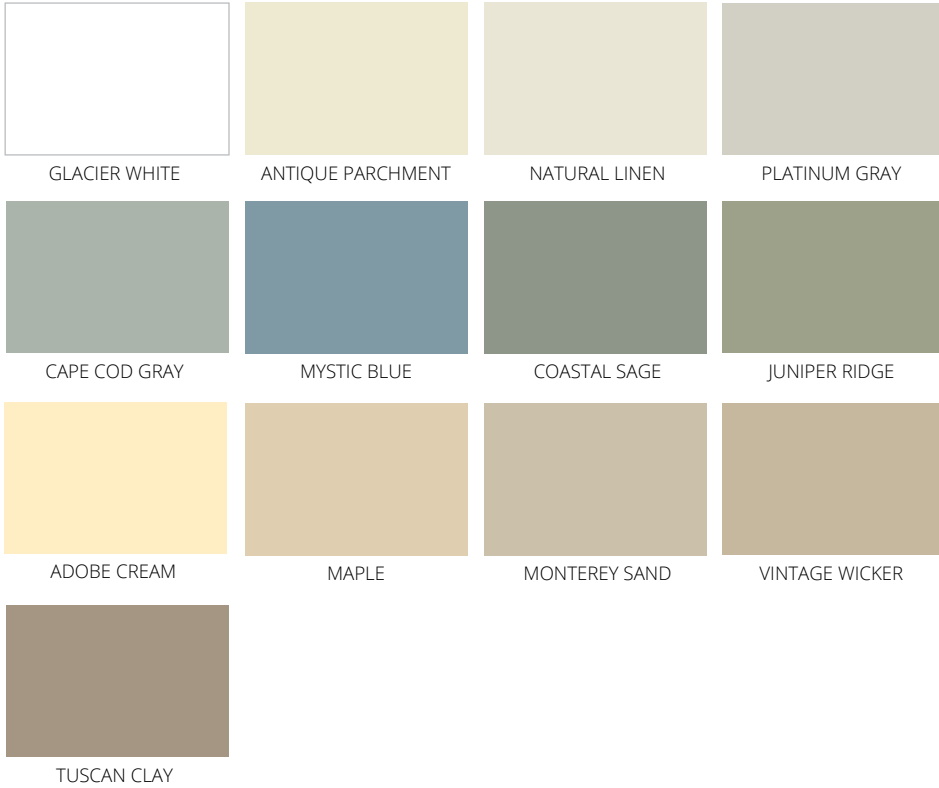

STANDARD COLOR COLLECTION

DESIGNER COLOR COLLECTION

*Available in solid and vented panels for soffit use only, not as a vertical siding.
 Note: Colors are as accurate as printing techniques allow. Make final color selections using actual vinyl samples. Market profile and color availability may vary. See your Preservation Dealer for details.

- Rule of thumb: use 3 – 6 colors, depending on the siding and trim
- If you choose to use 2 siding colors on the same home, use the darker shade on the bottom
- One trim color and one accent color for doors and shutters
- Mix siding with shakes, scallops or stone veneer for custom appeal

	DESIGNER COLOR COLLECTION*																		
	FIRED BRICK	CANYON DRIFT	FLAGSHIP BROWN	DEEP ESPRESSO	MUSKET BROWN**	RUSTIC TIMBER	MOUNTAIN FERN	DEEP MOSS	HARBOR BLUE	MIDNIGHT BLUE	LAGUNA BLUE	RIVIERA DUSK	STORM	STERLING GRAY	AGELESS SLATE	CHARCOAL SMOKE	CAST IRON	BLACK**	
Integra™ Insulated Siding (Clapboard / Dutch lap / Cedargrain / .046")	●	●	●	●	●	●	●	●	●	●	●	●	●	●	●	●	●	●	●
Ultra-Premium Oak Grain† (Clapboard / Dutch lap / Oak Grain / .050")	●	●	●	●	●	●	●	●	●	●	●	●	●	●	●	●	●	●	●
Premium Oak Grain† XL (Clapboard / Dutch lap / Oak Grain / .046")	●	●	●	●	●	●	●	●	●	●	●	●	●	●	●	●	●	●	●
Premium Matte XL† (Clapboard / Matte Finish / .046")	●	●	●	●	●	●	●	●	●	●	●	●	●	●	●	●	●	●	●
Premium Oak Grain† (Clapboard / Dutch lap / Oak Grain / .046")	●	●	●	●	●	●	●	●	●	●	●	●	●	●	●	●	●	●	●
Board & Batten (7" Profile / Roughsawn Grain / .048")	●	●	●	●	●	●	●	●	●	●	●	●	●	●	●	●	●	●	●
Shakes and Scallops† (Traditional / Scallop / Hand-Split / Shingle)	●	●	●	●	●	●	●	●	●	●	●	●	●	●	●	●	●	●	●
Premium Soffit (Solid / Hidden Vent / Smooth / .042")	●	●	●	●	●	●	●	●	●	●	●	●	●	●	●	●	●	●	●